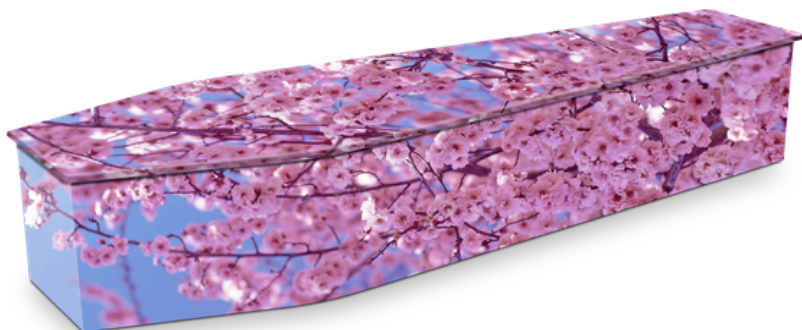

PINK BLOSSOM