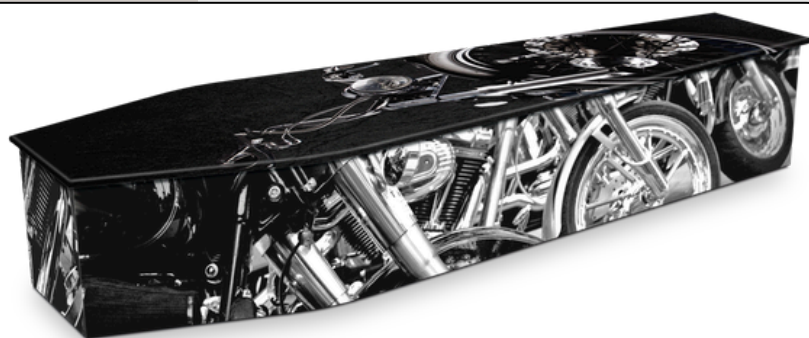

**BLACK CHROME
MOTORCYCLE**

Handmade in Australia with high-resolution image wraps using
eco-friendly, water-based latex inks.